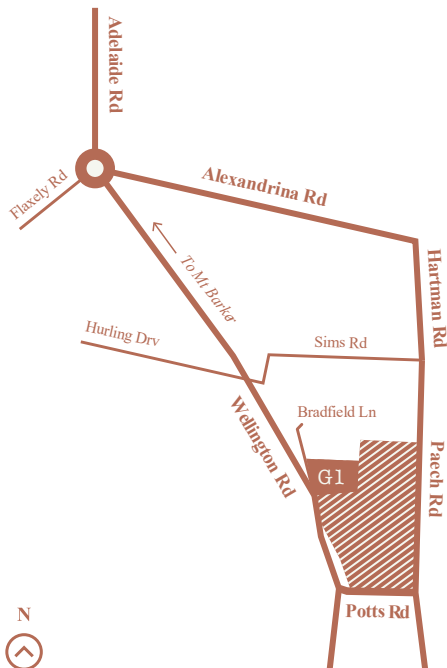

Stage 1 land release

Glenlea, Mt Barker

Lot 2

Land size	457m²
Frontage	15.75m
Price	\$162,000

This east facing allotment overlooks a beautiful, vast reserve space with plenty of natural vegetation. Wake up each morning to awakening bird life in retained woodlands as the sun pours through the trees. Set at the end of a quiet street this is the perfect space to build your family's home.