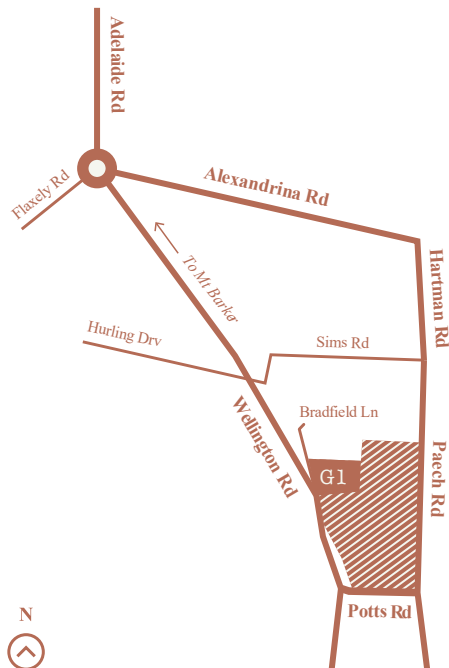

# Stage 1 land release

Glenlea, Mt Barker

## Lot 19

<b>Land size</b>	<b>584m<sup>2</sup></b>
<b>Frontage</b>	<b>15.02m</b>
<b>Price</b>	<b>\$166,000</b>

*Lot 19 is an east facing, traditional style rectangular allotment with park frontage. Overlook wide green spaces with natural vegetation and wildlife, watch kids playing in the park and listen to the songs of reserve bird life from your new home.*