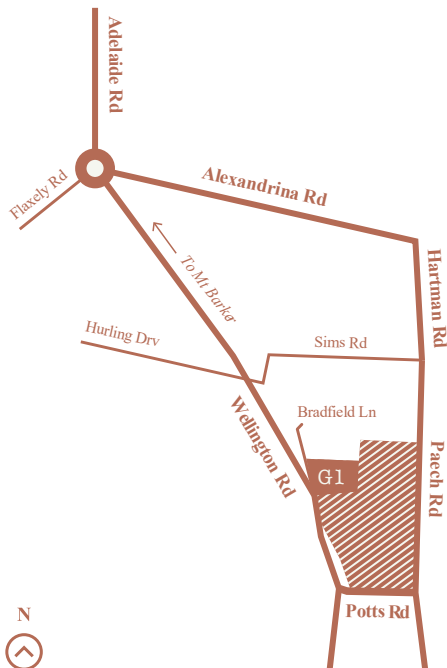

Stage 1 land release

Glenlea, Mt Barker

Lot 189

Land size	191m²
Frontage	7.64m
Price	\$109,500

Allotment 189 is perfect for low-maintenance living. Build a terrace and enjoy sunsets from your balcony or head over to one of your many neighbouring reserves for a picnic. This Torrens titled land is perfect for those looking to get into the property market with value for money.