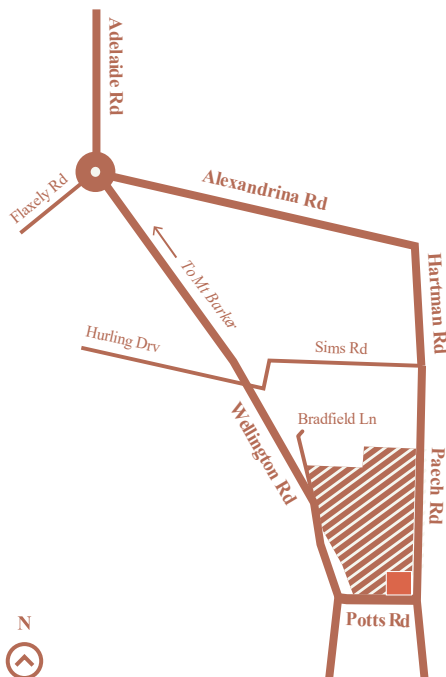

Hickory land release

Glenlea, Mt Barker

Lot 2079

Hickory Circuit

Land size	792m ²
Frontage	27.15m
Price	\$416,325

This large north facing corner allotment of 792m² offers room for the whole family and more, with access to all aspects of the Mt Barker area and only meters from beautiful reserves and parks, you'll enjoy a wonderful sense of space at this exciting new address.