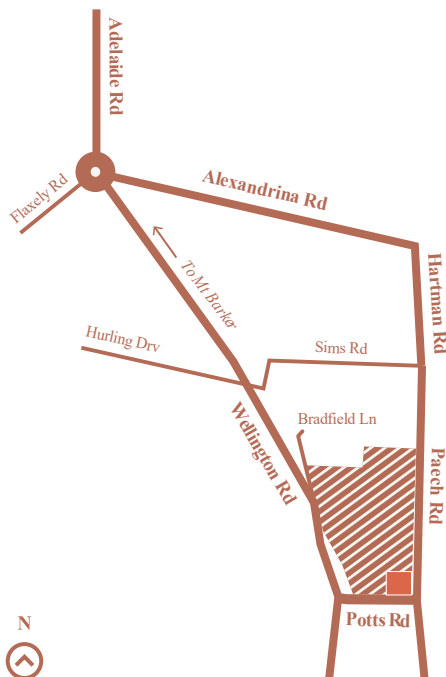

Hickory land release

Glenlea, Mt Barker

Lot 2095

Hickory Circuit

Land size 703m²

Frontage 20.17m

Price \$376,950

This generous allotment is nestled within the Hickory Release. Design a home that's a year-round entertainer's paradise, where memories are made and laughter echoes through the seasons. This allotment is perfect for those looking for more space for the home footprint and also a larger backyard.