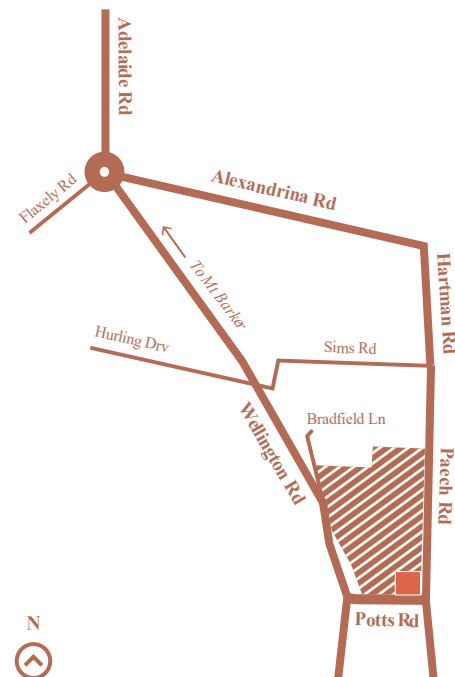

Hickory land release

Glenlea, Mt Barker

Lot 3003

Hickory Circuit

Land size 618m²

Frontage 8.75m

Price \$357,000

Thoughtful home design can transform your living experience on this south-facing allotment. Position bedrooms towards the front, and alfresco and entertaining areas to the north and east, creating a sunlit sanctuary with refreshing cross-ventilation.