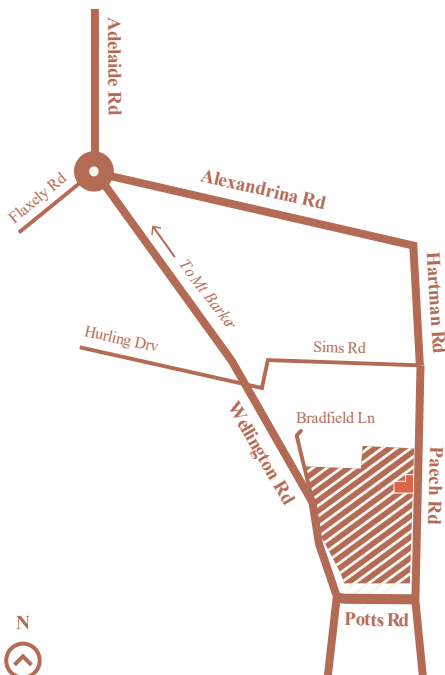

Greenheart land release

Glenlea, Mount Barker

Lot 1000

Greenheart Circuit

Land size	400m²
Frontage	12.50m
Price	\$209,000

Whether you're looking to build a spacious home or have plenty of backyard space to enjoy the fresh air, this allotment provides the perfect canvas to build in the peaceful Glenlea estate, close to parks and reserves.