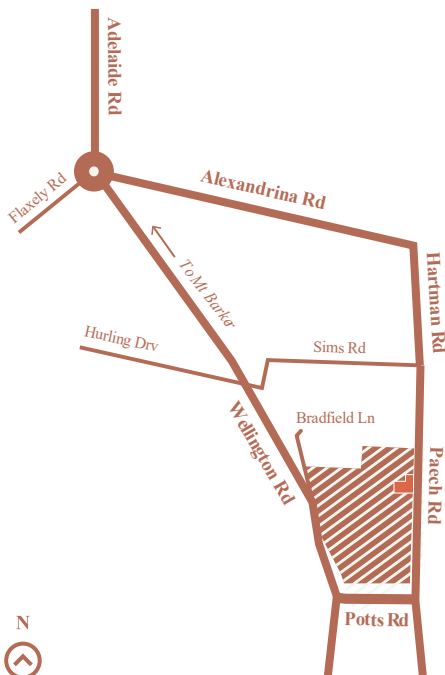

# Greenheart land release

Glenlea, Mount Barker

## Lot 1006

Greenheart Circuit

<b>Land size</b>	<b>520m<sup>2</sup></b>
<b>Frontage</b>	<b>14.50m</b>
<b>Price</b>	<b>\$249,000</b>

*Allotment 1006 is a west facing corner block and allows for optimal energy efficiency. Build your dream home at the end of a quiet street and enjoy fewer shared boundaries with a more open feeling on a site close to natural reserves.*