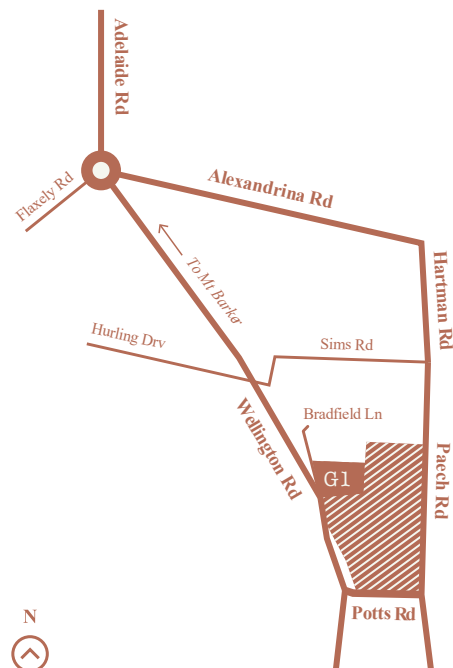

Wellington land release

Glenlea, Mount Barker

Lot 2002

Red Cedar Parade

Land size	936m²
Frontage	32.07m
Price	\$189,000

This large, benched allotment of north facing aspect and has close access to one of Mt Barker's main roads. Enjoy the open feeling of fewer shared boundaries, without compromising on space or comfort.