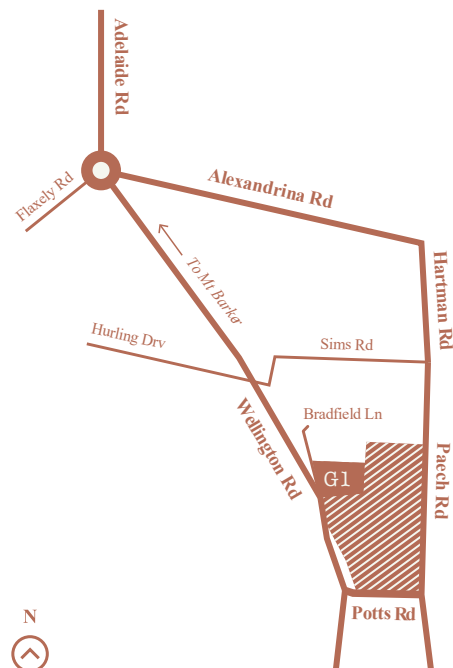

Wellington land release

Glenlea, Mount Barker

Lot 2003

Red Cedar Parade

Land size	758m ²
Frontage	26.03m
Price	\$180,000

This large, benched north facing allotment offers a simple shape with plenty of space to build your dream home. Enjoy the wide spaces of natural vegetation at the park across the road and easy access Wellington Road.