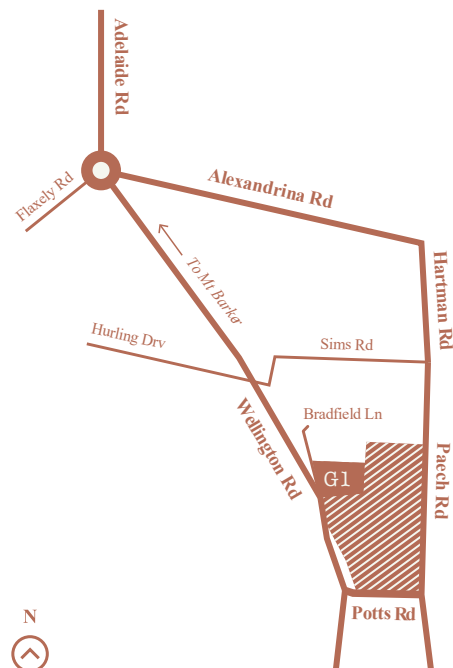

Wellington land release

Glenlea, Mount Barker

Lot 2004

Hemlock Place

Land size	873m²
Frontage	31.00m
Price	\$192,500

This large, benched site is sure to impress, so close to established reserve space with woodland trees, trails and nearby sheltered picnic areas. Enjoy easy access to the world beyond via nearby Wellington