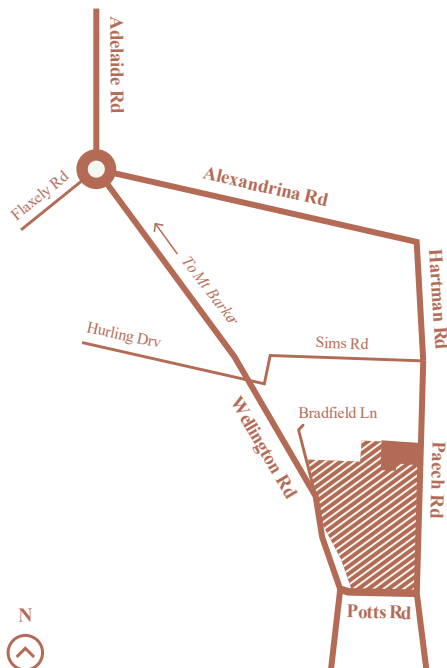

Highland land release

Glenlea, Mount Barker

Lot 534

Glenlea Boulevard

Land size	552m²
Frontage	18.88m
Price	\$215,000

This large, flat allotment sits within a stone's throw of the Glenlea Boulevard/Greenheart Way reserve, as well as the stunning central park that features walking trails, water catchment and plenty of landscaped spaces full of native fauna. Lot 534 will allow for a generous two-storey design, or a sprawling single storey home, with plenty of outdoor space for a growing family.