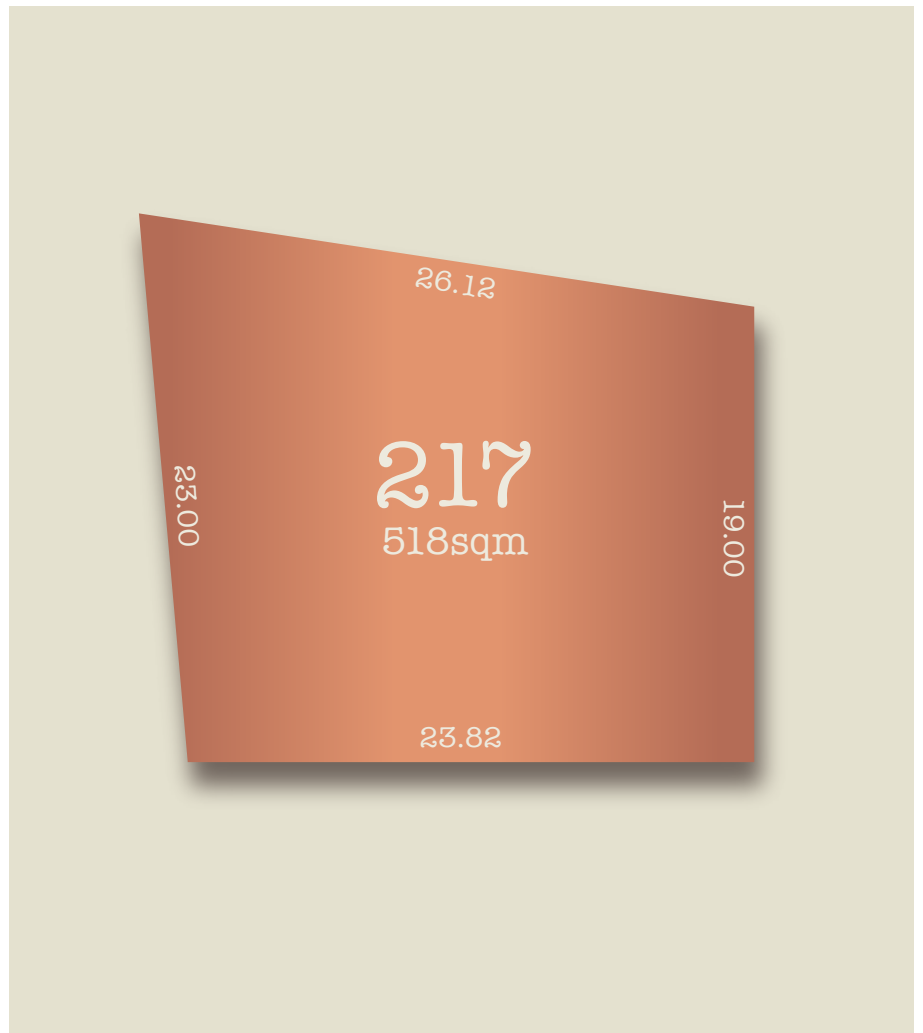

## Lot 217

Red Cedar Parade

Land size	518m <sup>2</sup>
Frontage	23.82m
Price	\$192,500

*This family-sized allotment overlooks stunning parklands and features a north-east-facing backyard. Easily accessible from Wellington Road, Lot 217 sits in our distinguished Velo precinct. Watch kids playing in the park and listen to the songs of reserve bird life from your new, double or single storey dream home*