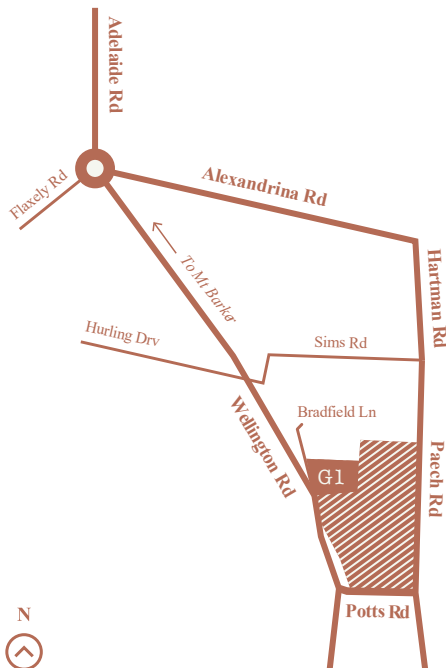

# Velo precinct land release

Glenlea, Mount Barker

## Lot 217

Red Cedar Parade

Land size	518m <sup>2</sup>
Frontage	23.82m
Price	\$192,500

*This family-sized allotment overlooks stunning parklands and features a north-east-facing backyard. Easily accessible from Wellington Road, Lot 217 sits in our distinguished Velo precinct. Watch kids playing in the park and listen to the songs of reserve bird life from your new, double or single storey dream home*