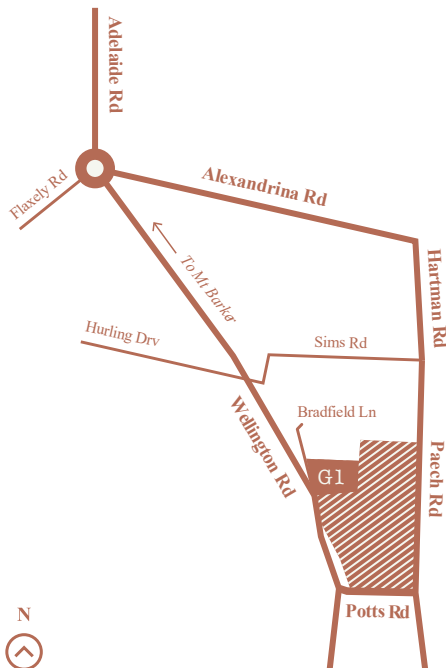

# Velo precinct land release

Glenlea, Mount Barker

## Lot 218

Red Cedar Parade

Land size	457m <sup>2</sup>
Frontage	14.49m
Price	\$189,500

*This family-sized allotment overlooks stunning parklands and features a north-facing backyard. Easily accessible from Wellington Road, Lot 218 sits in our distinguished Velo precinct. Watch kids playing in the park and listen to the songs of reserve bird life from your new, double or single storey dream home*