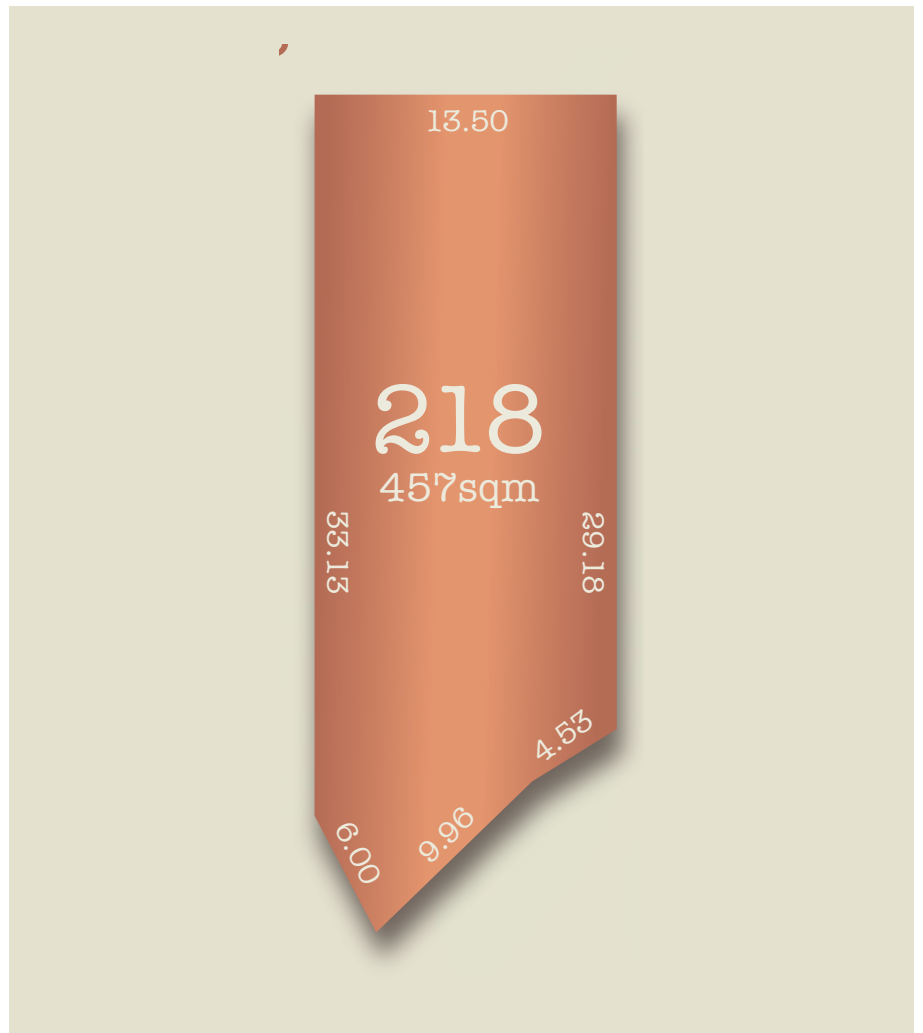

# Velo precinct land release

Glenlea, Mount Barker

## Lot 218

Red Cedar Parade

Land size	457m <sup>2</sup>
Frontage	14.49m
Price	\$189,500

*This family-sized allotment overlooks stunning parklands and features a north-facing backyard. Easily accessible from Wellington Road, Lot 218 sits in our distinguished Velo precinct. Watch kids playing in the park and listen to the songs of reserve bird life from your new, double or single storey dream home*