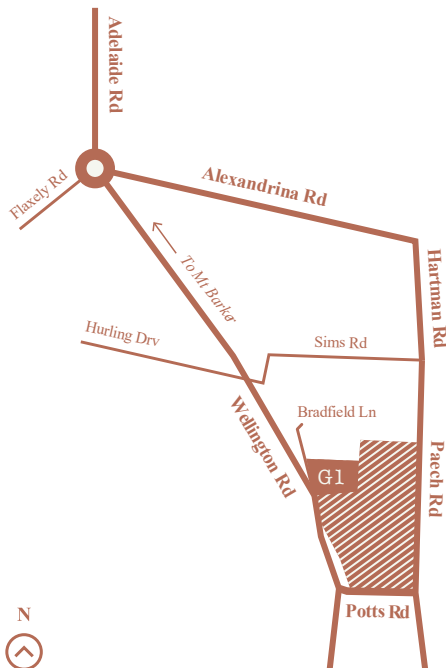

# Velo precinct land release

Glenlea, Mount Barker

## Lot 219

Red Cedar Parade

Land size	572m <sup>2</sup>
Frontage	12.30m
Price	\$199,000

*This large, family-sized allotment overlooks stunning parklands and features a north-facing backyard. Easily accessible from Wellington Road, Lot 219 sits in our distinguished Velo precinct. Watch kids playing in the park and listen to the songs of reserve bird life from your new, double or single storey dream home*