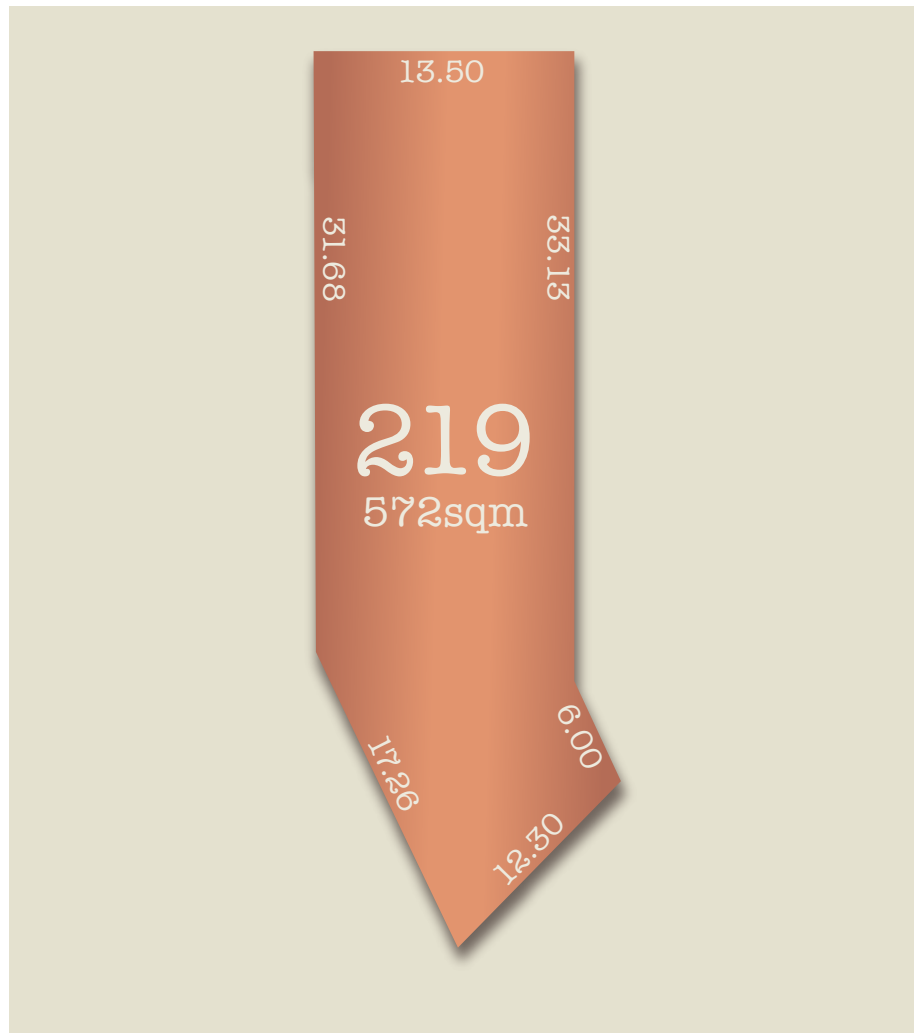

# Velo precinct land release

Glenlea, Mount Barker

## Lot 219

Red Cedar Parade

Land size	572m <sup>2</sup>
Frontage	12.30m
Price	\$199,000

*This large, family-sized allotment overlooks stunning parklands and features a north-facing backyard. Easily accessible from Wellington Road, Lot 219 sits in our distinguished Velo precinct. Watch kids playing in the park and listen to the songs of reserve bird life from your new, double or single storey dream home*